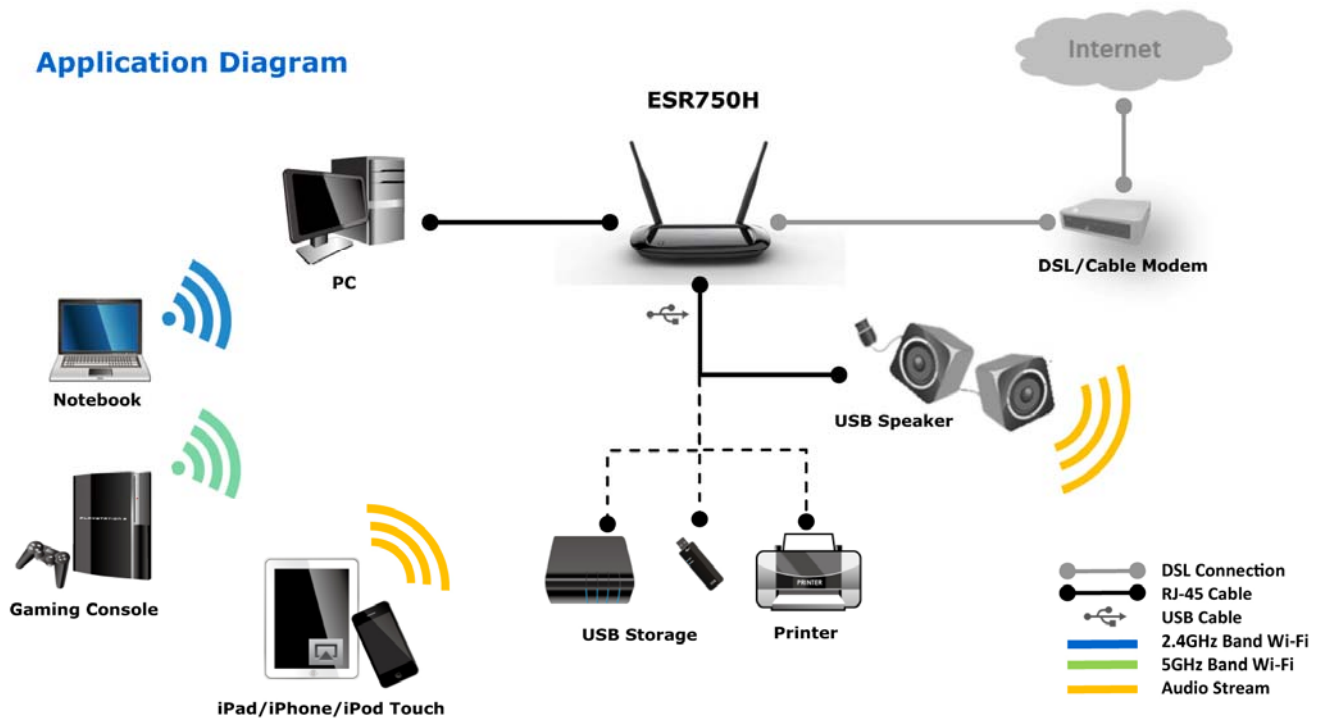

Application Diagram

ESR750H Data sheet Version 150312

* Maximum data rates are based on IEEE 802.11 standards. Actual throughput and range can vary depending on many factors including network conditions, environmental factors, distance between devices, radio interference in the operating environment, and mix of devices in the network
† iOS4.2 or iTunes 10.5 are minimum requirement of using shAir Music function
** All specifications are subject to change without prior notice

HOME AND HOME OFFICE
ESR750H